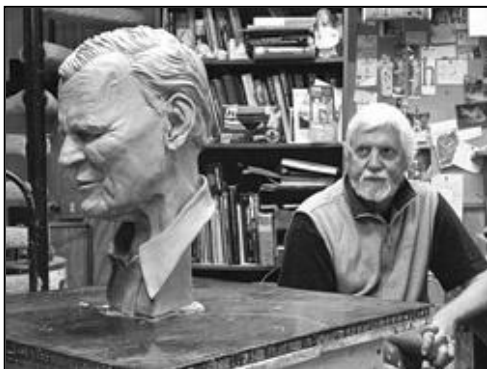

Increased sponsorship also provides you with one, personally engraved, brick & you may elect to have the last line list your sponsorship level.

*Front Row Supporters will have their brick placed in front of the sculpture, around Doc's feet and will receive a bronze head study of Doc Watson.